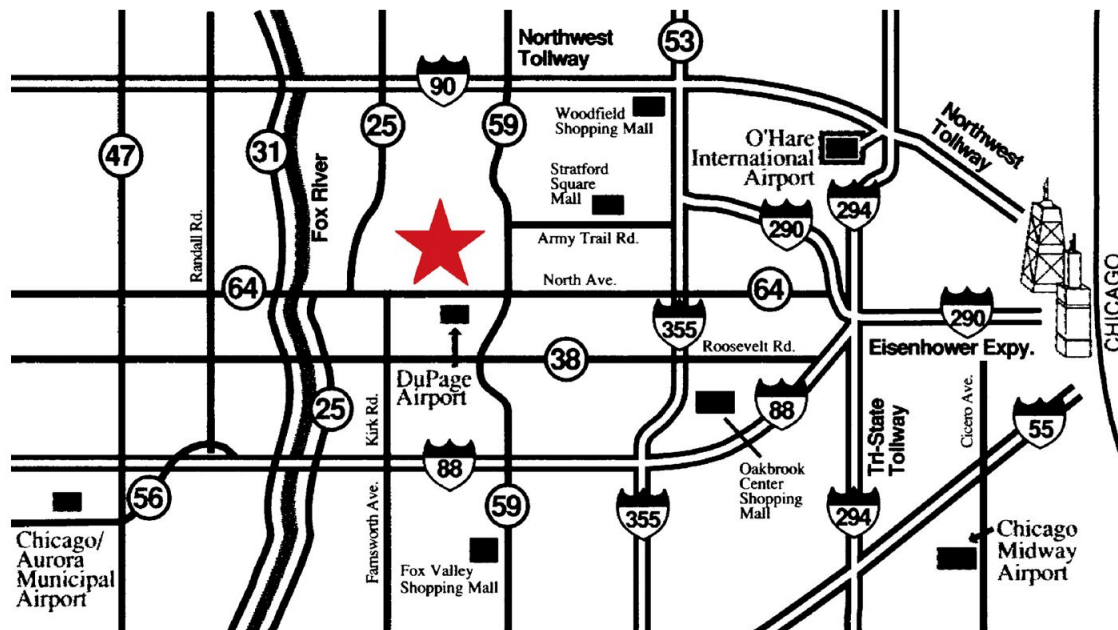

NEW HOST HOTEL!

PHEASANT RUN RESORT

"This is where the 'after-show' action is!"

4051 East Main St (RT#64)

St. Charles, Illinois

(Directly across the street from the DuPage Expo Center)

Phone: 1-800-474-3272

Phone: 630-584-6300

RATE: \$109 plus taxes

www.PheasantRun.com

Be sure to mention KART EXPO when making reservations.

NOTE: Free Shuttle Service to and from Pheasant Run to the DuPage Expo Center during show hours.

Other Hotels In The St. Charles Area:
(Alphabetical List)

Best Western Inn of St. Charles
1635 East Main Street (Rt#64)
St. Charles, Illinois
Phone: 630-584-4550

Country Inn & Suites
155 38th Avenue
St. Charles, Illinois
Phone: 630-587-6564

Hotel Baker
100 West Main Street
St. Charles, Illinois
Phone: 630-584-2100

Super 8 Motel
1520 East Main Street (RT#64)
St. Charles, Illinois
Phone: 630-377-8388

Click here for website links to the above lodging sites:
www.visitstcharles.com/lodging.cfm